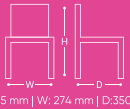

SMILEY CHAIR

1 साल की गारंटी

- Unique Design
- Only Mold In India

700 GM

Pink ● Blue ● Orange ●