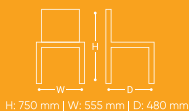

2.6 KG

Brown ●

Sandalwood ●

Rosewood ●