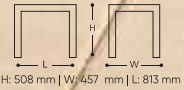

Maxima

1 साल की गारंटी

- Superior Gloss Finish
- Double Top Table
- Easy Movement With Wheels
- Sturdy & Strong Legs

3.5 KG

Brown ●