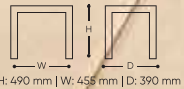

DOUBLE COLOR STOOL

1 साल की गारंटी

- 19" In Height
- Double Color
- Need Of Every Home
- Single Mold In India

1.3 KG

Blue/Red Brown/Beige