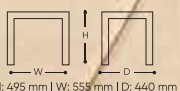

BABY DESK TEA TABLE

1 साल की गारंटी

- Matt & Gloss Finish
- Strong Legs

1.6 KG

Red ● Blue ● Orange ●