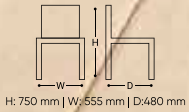

9100

1 साल की गारंटी

- Heavy Duty Chair
- Beautiful Texture
- Strong Legs
- Super Sale Product

2.6 KG

Red ●

Green ●

Orange ●

Blue ●

9200

1 साल की गारंटी

- Beautiful Texture
- Strong Legs