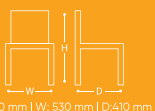

2.2 KG

I Silver ●

Brown ●

Sandalwood ●