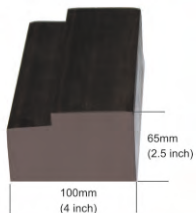

Available Size : 7 Feet & 10 Feet