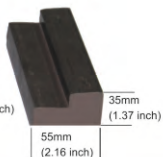

Available Size : 7 Feet & 10 Feet