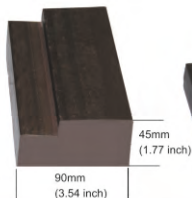

Available Size : 7 Feet & 10 Feet